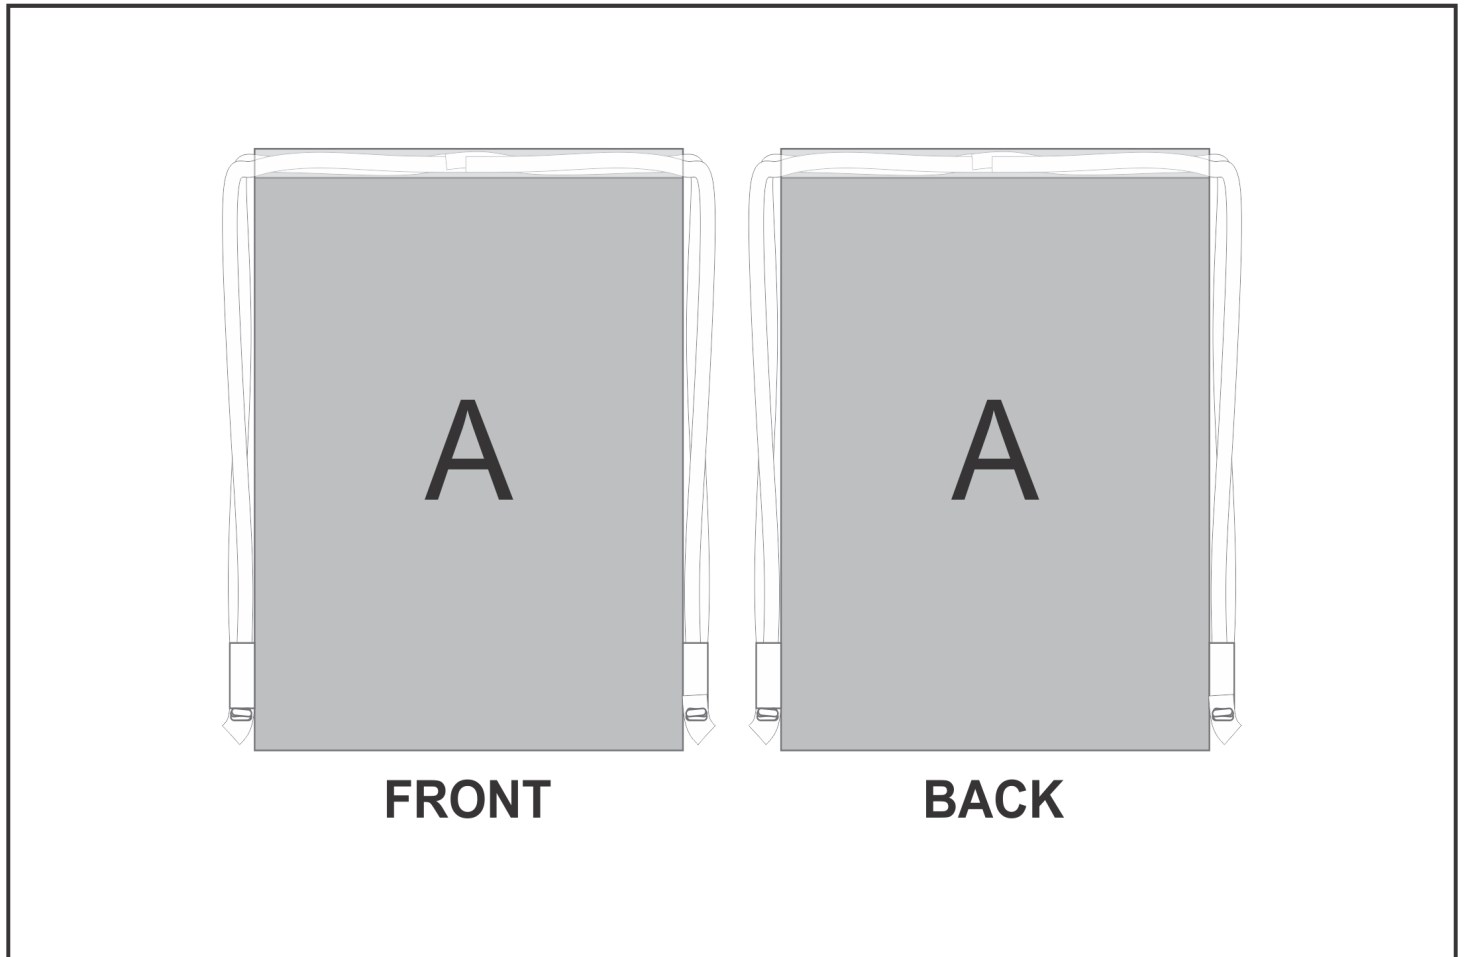

# BC-HP-11-G

Hoppla Credo Drawstring Bag

## Need to know:

Includes 1-Position Sublimation (setup fees apply)

- Please Note: We cannot guarantee 100% logo Alignment on all Brandable Panels.

## Branding Options:

Position	Branding Method (Branding Code)	No. of Colours	Dimension
A	Custom Sublimation A (CPSUB-A)	Full Colour	348mm wide x 890mm high